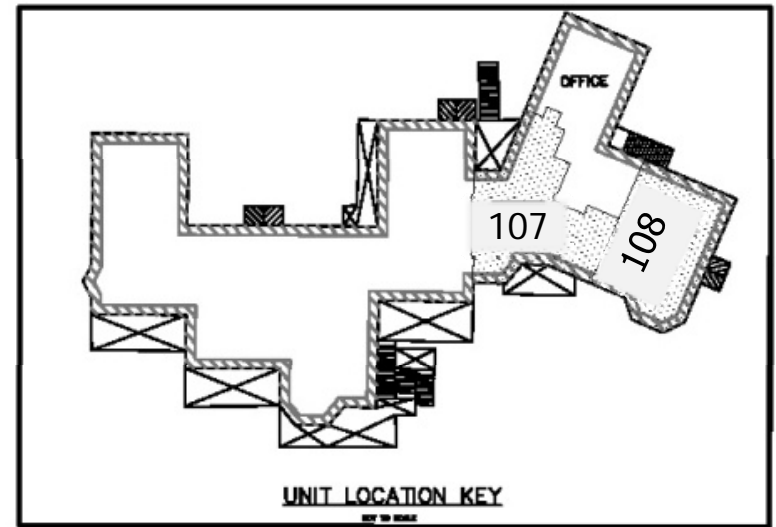

**Suite 107 - 1BR
Bedroom View Suite**

**Suite 108 - 1BR
Walkout Garden Suite
(Handicap accessible)**

UNIT LOCATION KEY

**Suite 107 – 1BR (2 guests)
Bedroom View Suite**

Cozy king-bedroom suite with spectacular ocean and lighthouse views from both the living room and the bedroom. Walk out to private patio overlooking lovely grounds and lighthouse.

**Suite 108 – 1BR (2 guests)
Walkout Garden Suite**

Bright, sunny suite with comfortable queen bedroom. Living room and walk-out patio with ocean and lighthouse views. Easy access to grills and patios. Handicap-accessible features. Parking at door.