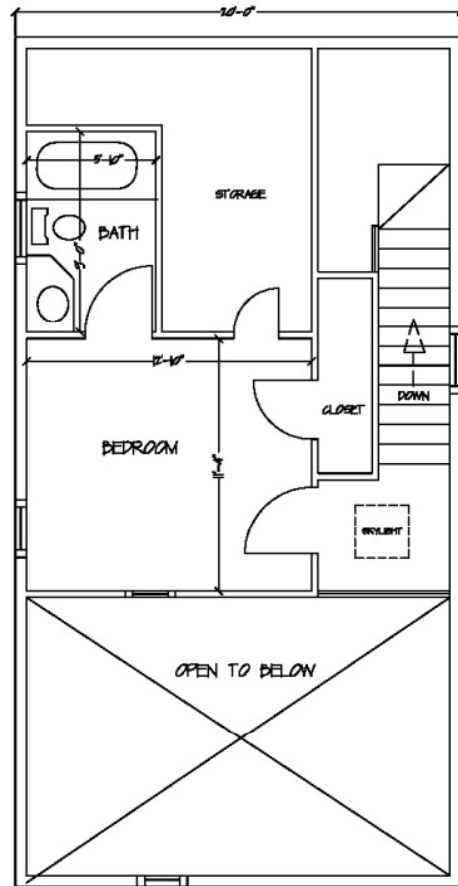

*Lower Level*

*Upper Level*

## Suite 106

2BR (4 guests)  
Upper Townhouse Suite

Highest ocean and lighthouse views from the living room and porch of this two-level suite. Private entrance accessed by stairs. Twin bedroom and full bath on the first level and king bedroom with full bath on the second level.