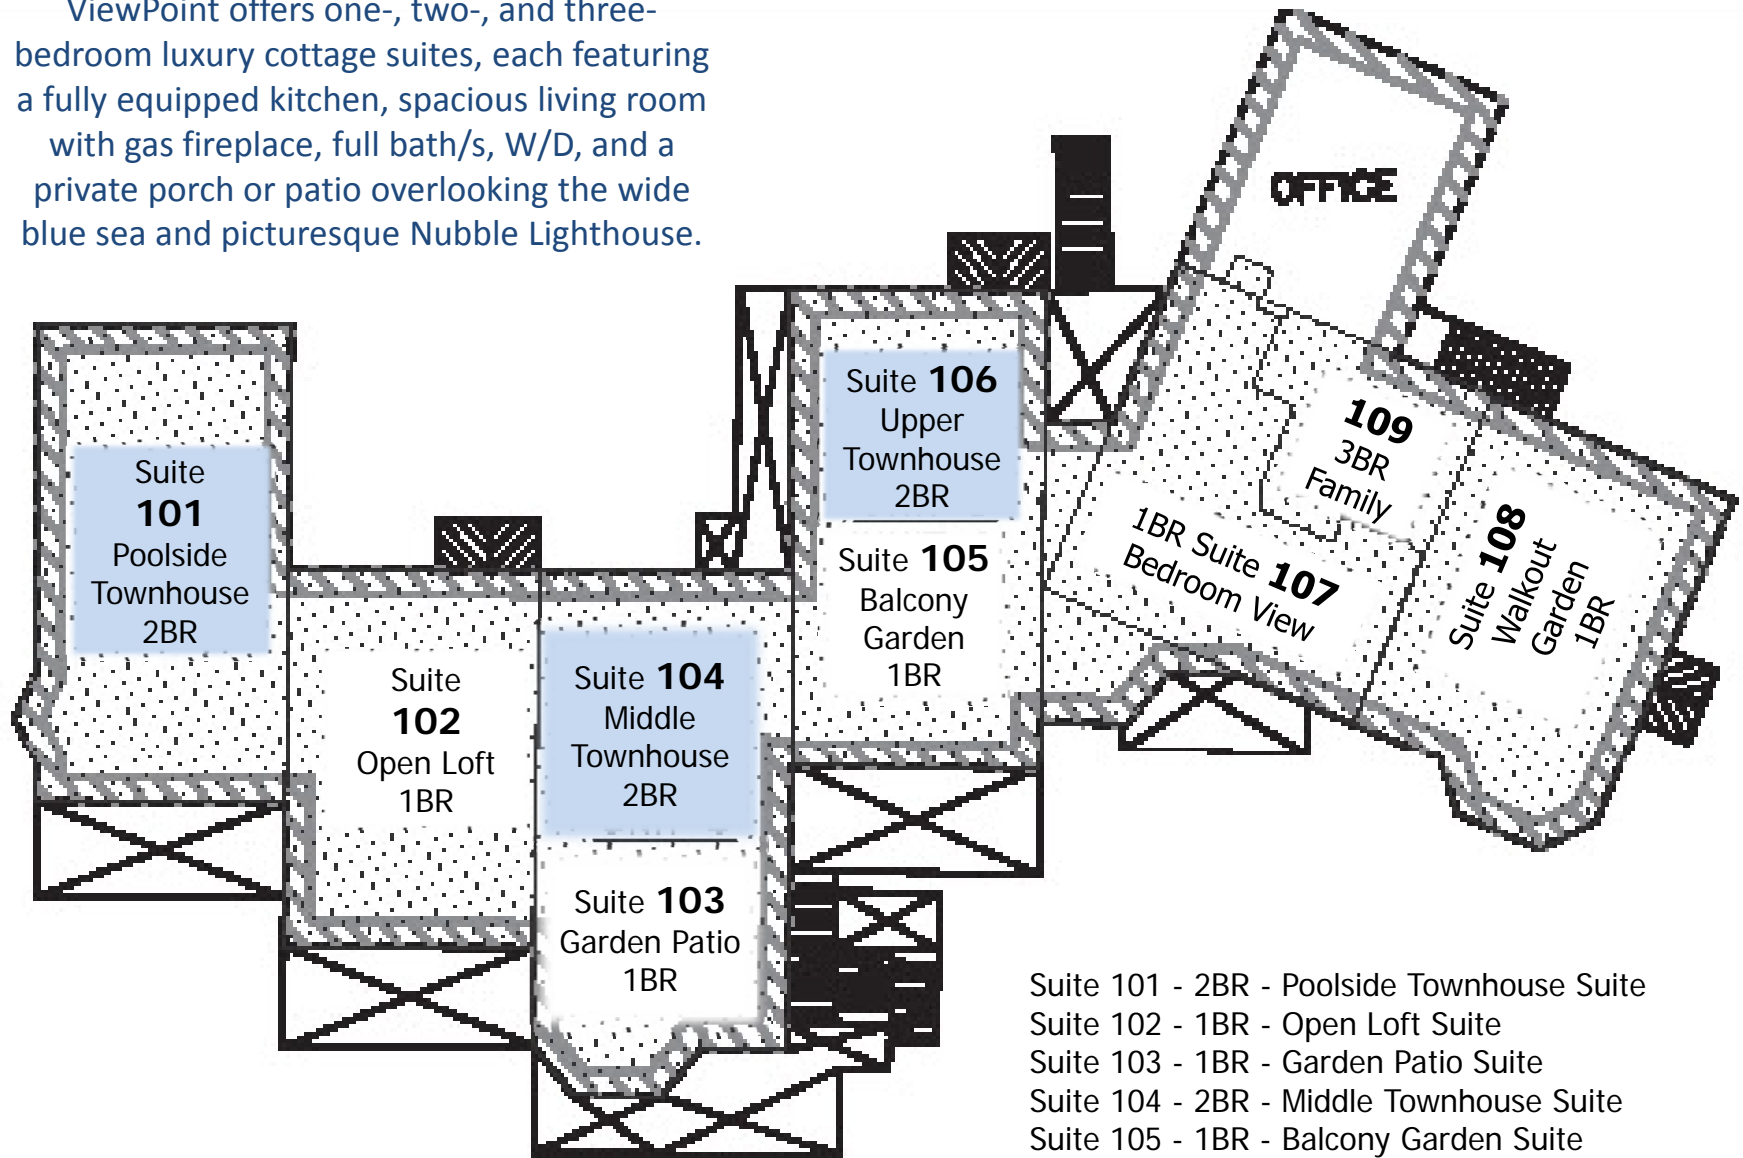

ViewPoint offers one-, two-, and three-bedroom luxury cottage suites, each featuring a fully equipped kitchen, spacious living room with gas fireplace, full bath/s, W/D, and a private porch or patio overlooking the wide blue sea and picturesque Nubble Lighthouse.

Two Bedroom Suites

- Suite 101 - 2BR - Poolside Townhouse Suite
- Suite 102 - 1BR - Open Loft Suite
- Suite 103 - 1BR - Garden Patio Suite
- Suite 104 - 2BR - Middle Townhouse Suite
- Suite 105 - 1BR - Balcony Garden Suite
- Suite 106 - 2BR - Upper Townhouse Suite
- Suite 107 - 1BR - Bedroom View Suite
- Suite 108 - 1BR - Walkout Garden Suite (Handicap Access)
- Suite 109 - 3BR - Large Family Suite